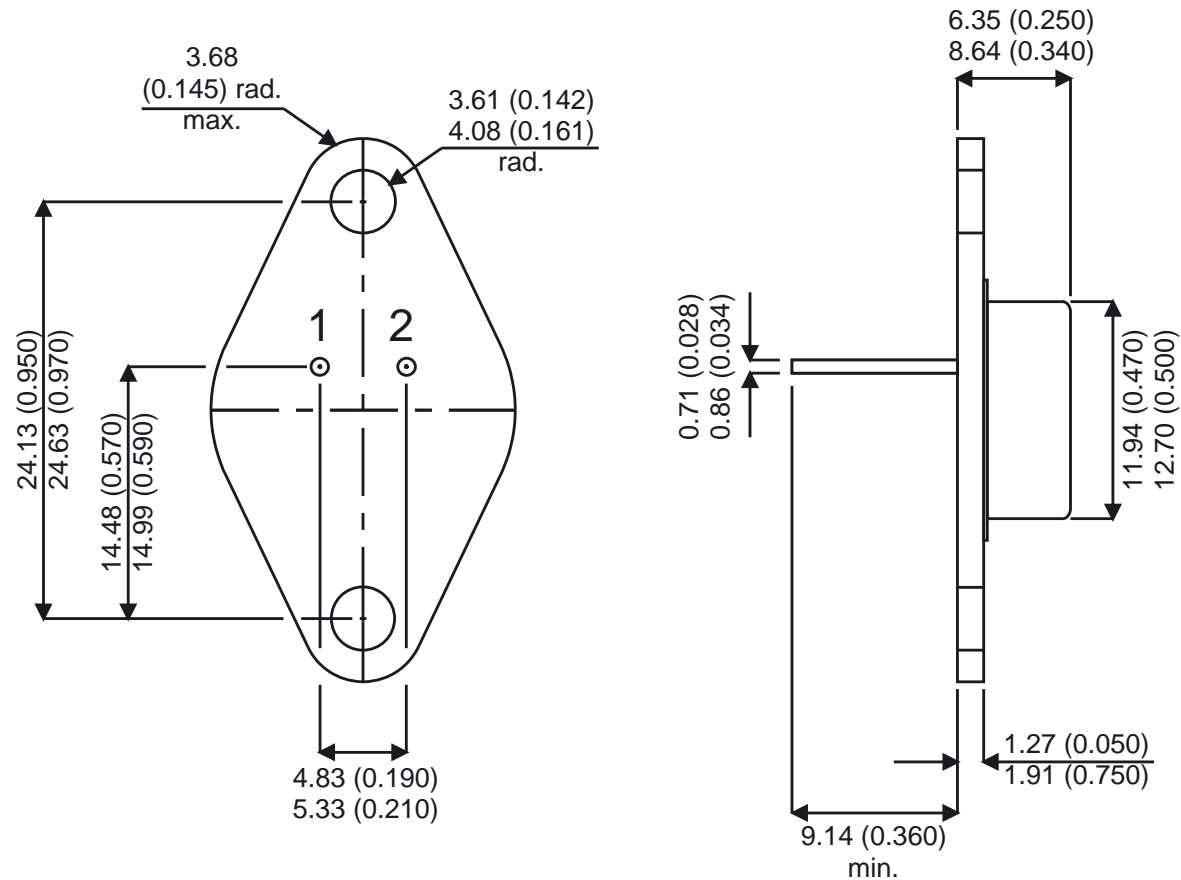

Semelab Aerospace Package Dimensions

Dimensions in mm (inches)

TO66 (TO-213AA)

Semelab Plc
Tel +44 (0) 1455 556565

Aerospace Package Drawings Version 1.0 January 2002
www.semellab.com