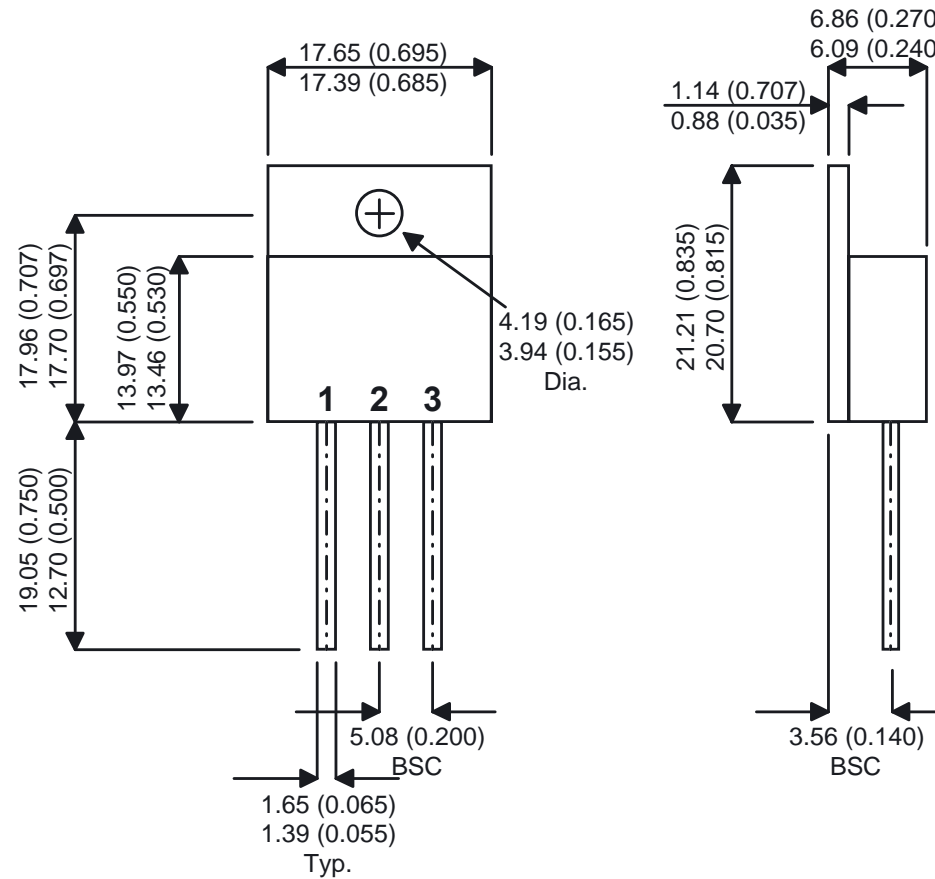

Semelab Aerospace Package Dimensions

Dimensions in mm (inches)

TO-258AA

Semelab Plc
Tel +44 (0) 1455 556565

Aerospace Package Drawings Version 1.0 January 2002
www.semelab.com

Dimensions shown are to JEDEC specifications. Some products may be specified with marginally different dimensions. See individual data sheets for detailed spec.