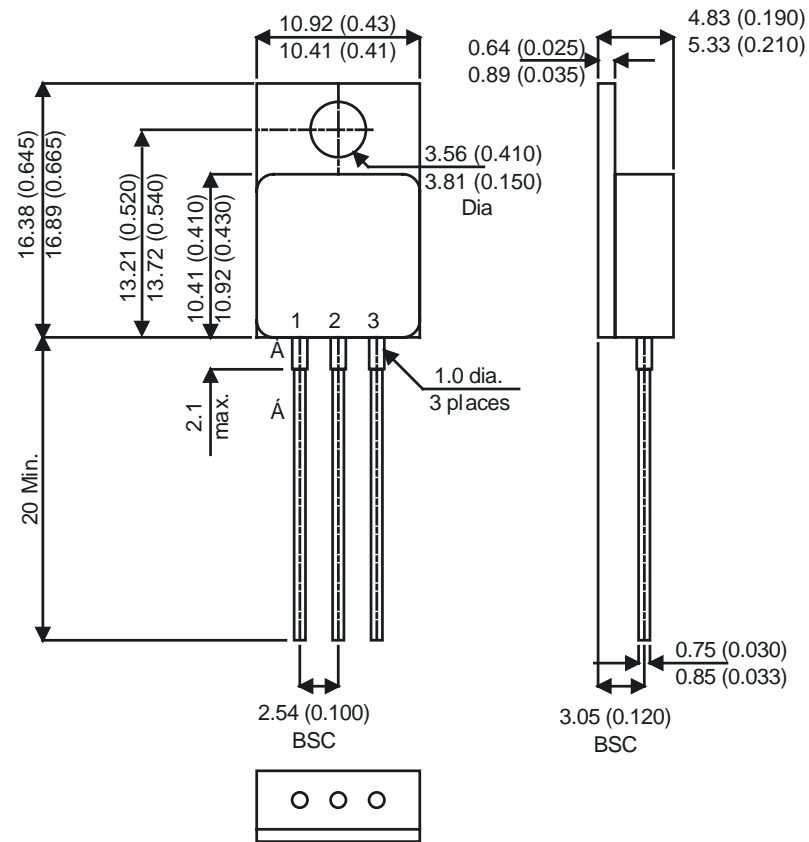

# Semelab Aerospace Package Dimensions

Dimensions in mm (inches)

# TO-257 Flexy-lead

Semelab Plc  
Tel +44 (0) 1455 556565

Aerospace Package Drawings Version 1.0 January 2002  
www.semellab.com