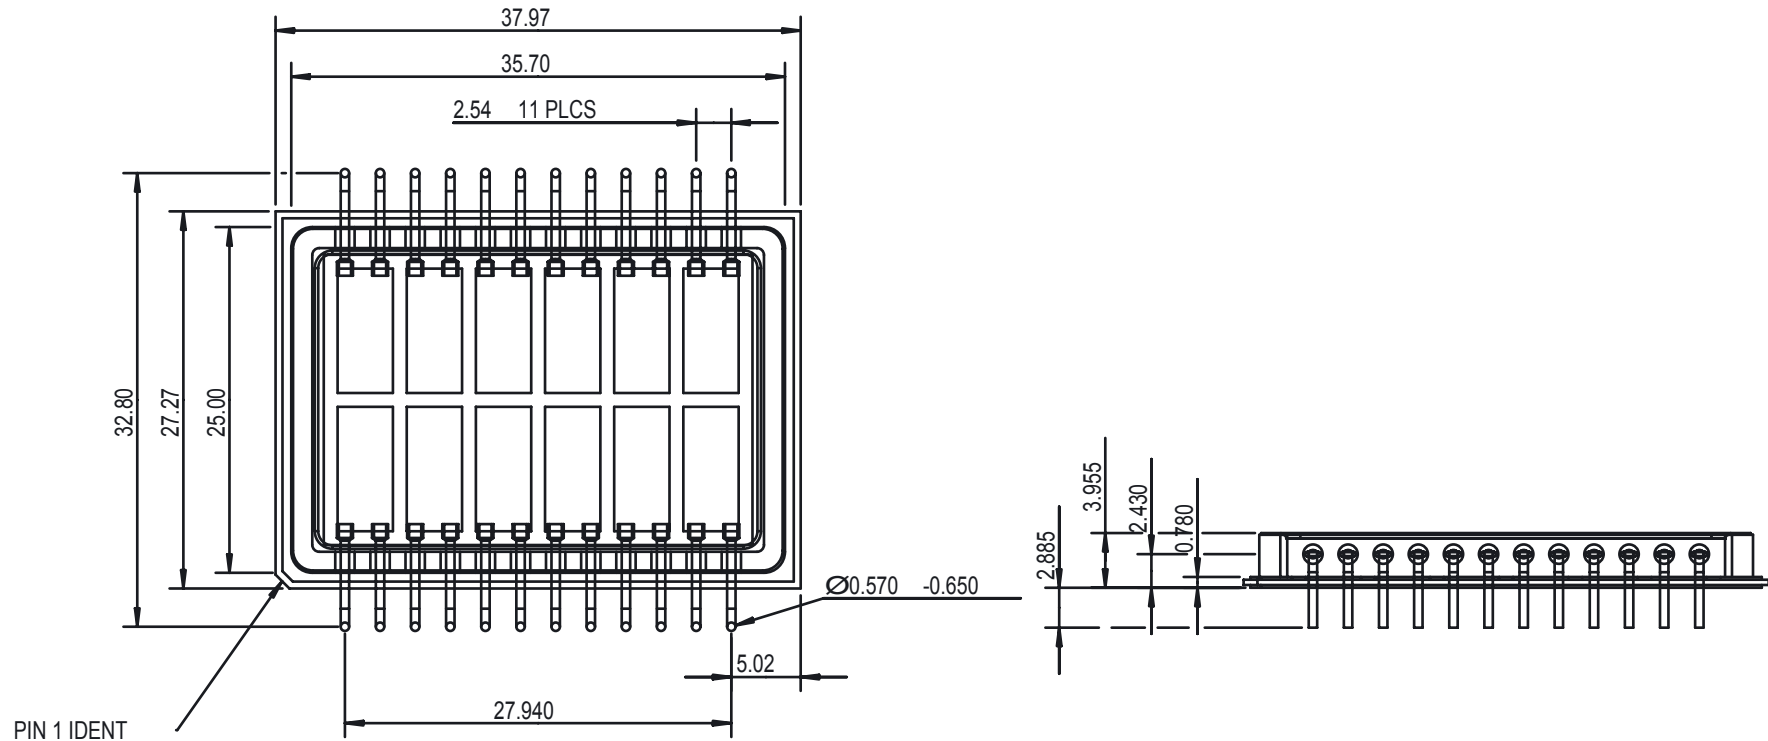

Semelab Aerospace Package Dimensions

PIN 1 IDENT

Dimensions in mm (inches)

Power MCA 1

Semelab Plc
Tel +44 (0) 1455 556565

Aerospace Package Drawings Version 1.0 January 2002
www.semelab.com