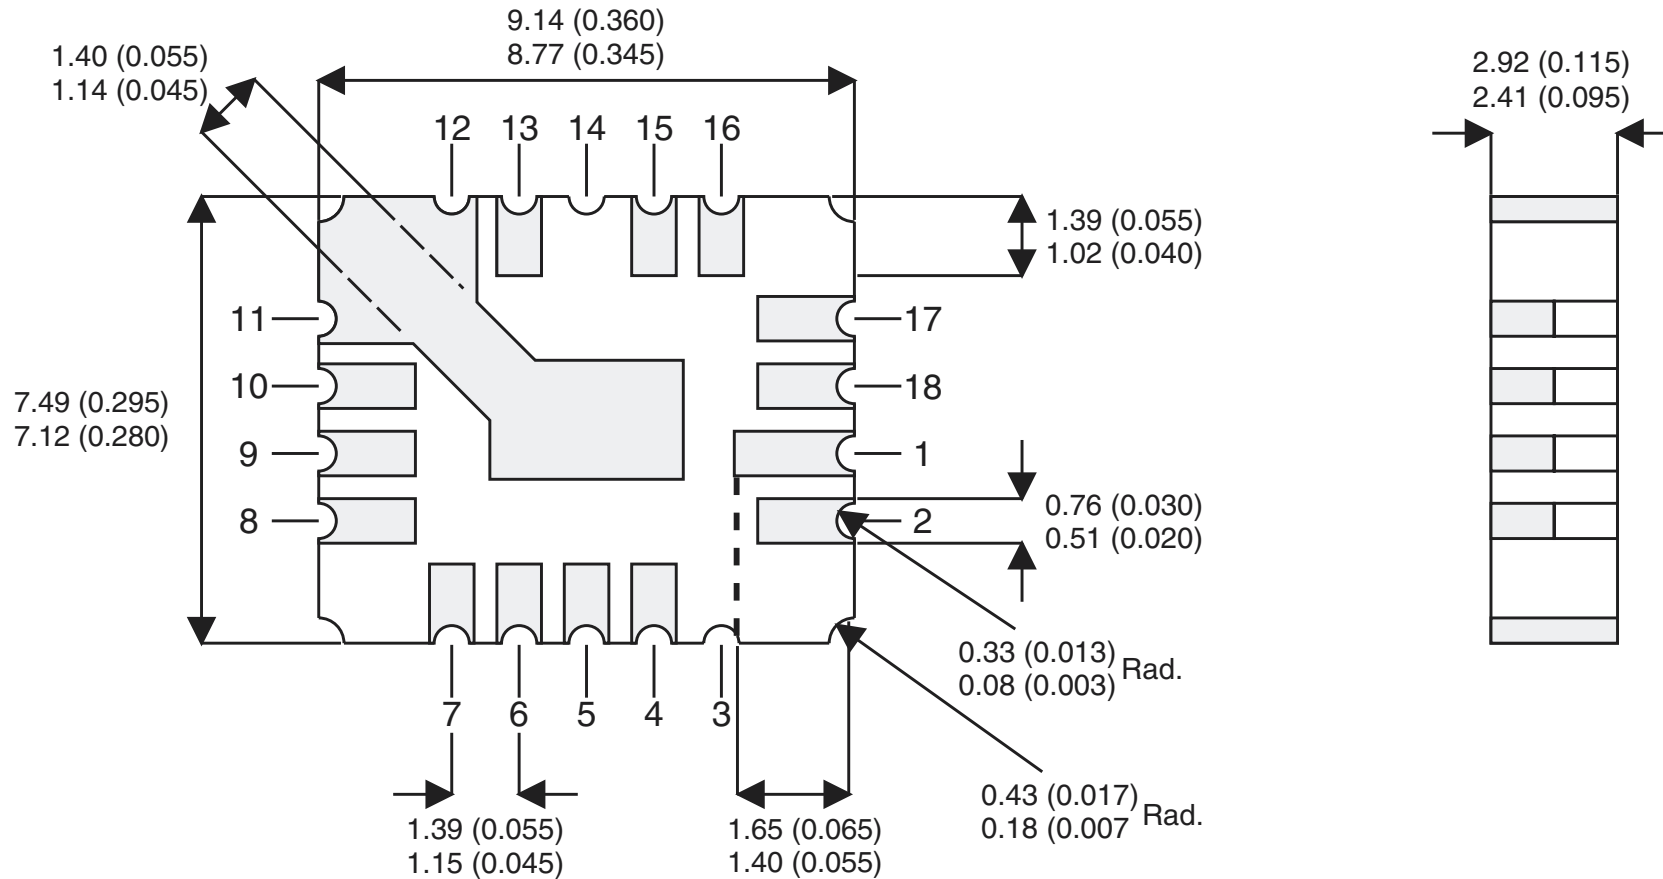

Semelab Aerospace Package Dimensions

Dimensions in mm (inches)

LCC4

Semelab Plc
Tel +44 (0) 1455 556565

Aerospace Package Drawings Version 1.0 January 2002
www.semelab.com

Dimensions shown are to JEDEC specifications. Some products may be specified with marginally different dimensions. See individual data sheets for detailed spec.