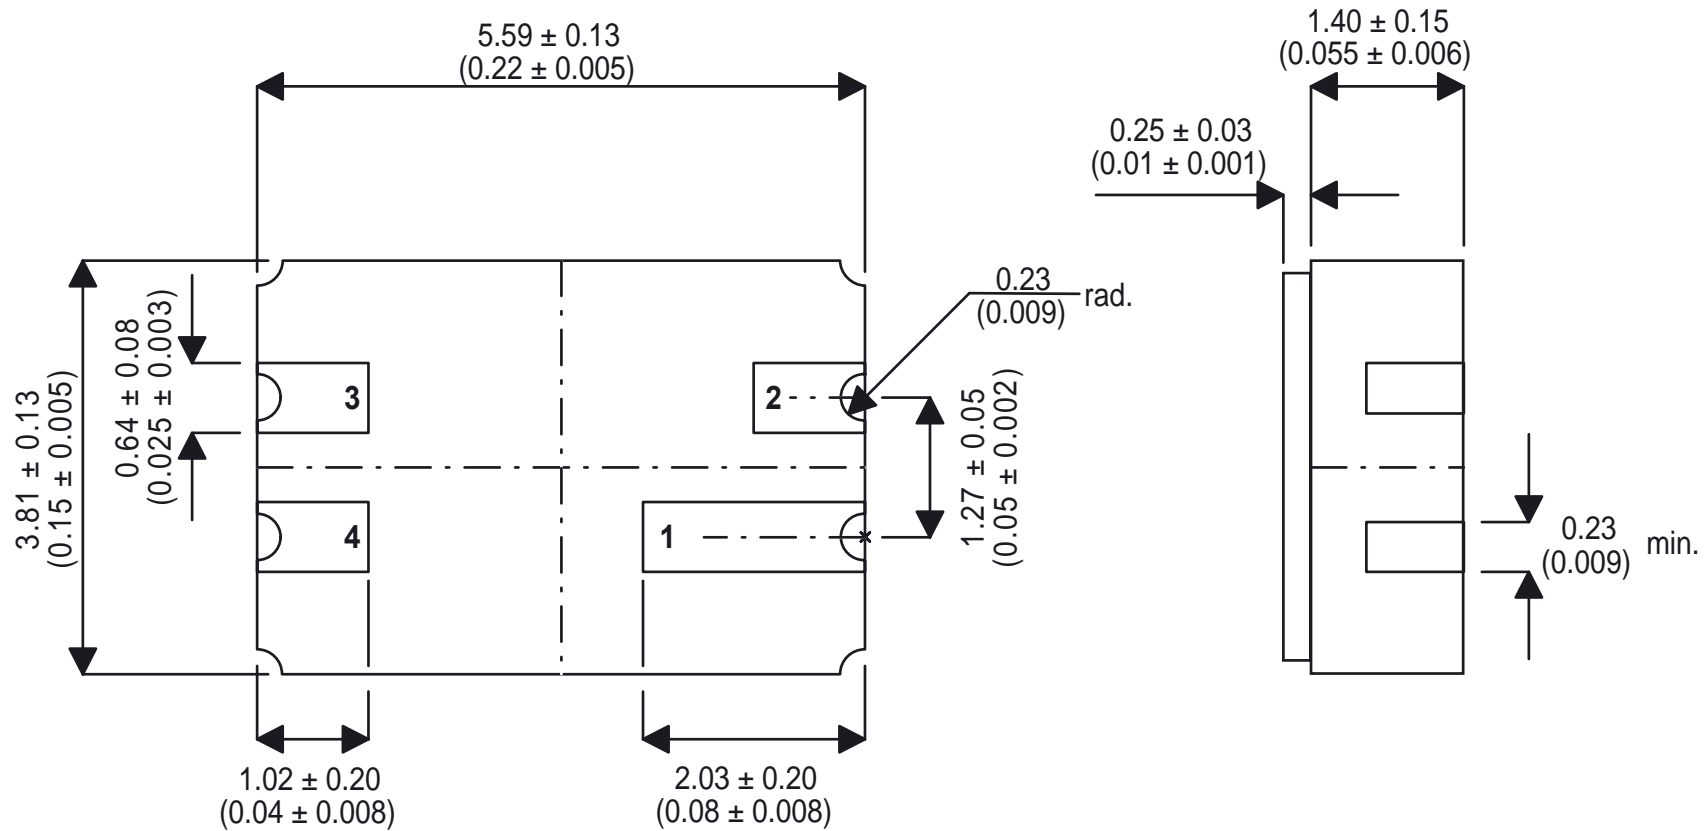

Semelab Aerospace Package Dimensions

Dimensions in mm (inches)

LCC3 (MO-041BA)

Semelab Plc
Tel +44 (0) 1455 556565

Aerospace Package Drawings Version 1.0 January 2002
www.semelab.com

Dimensions shown are to JEDEC specifications. Some products may be specified with marginally different dimensions. See individual data sheets for detailed spec.