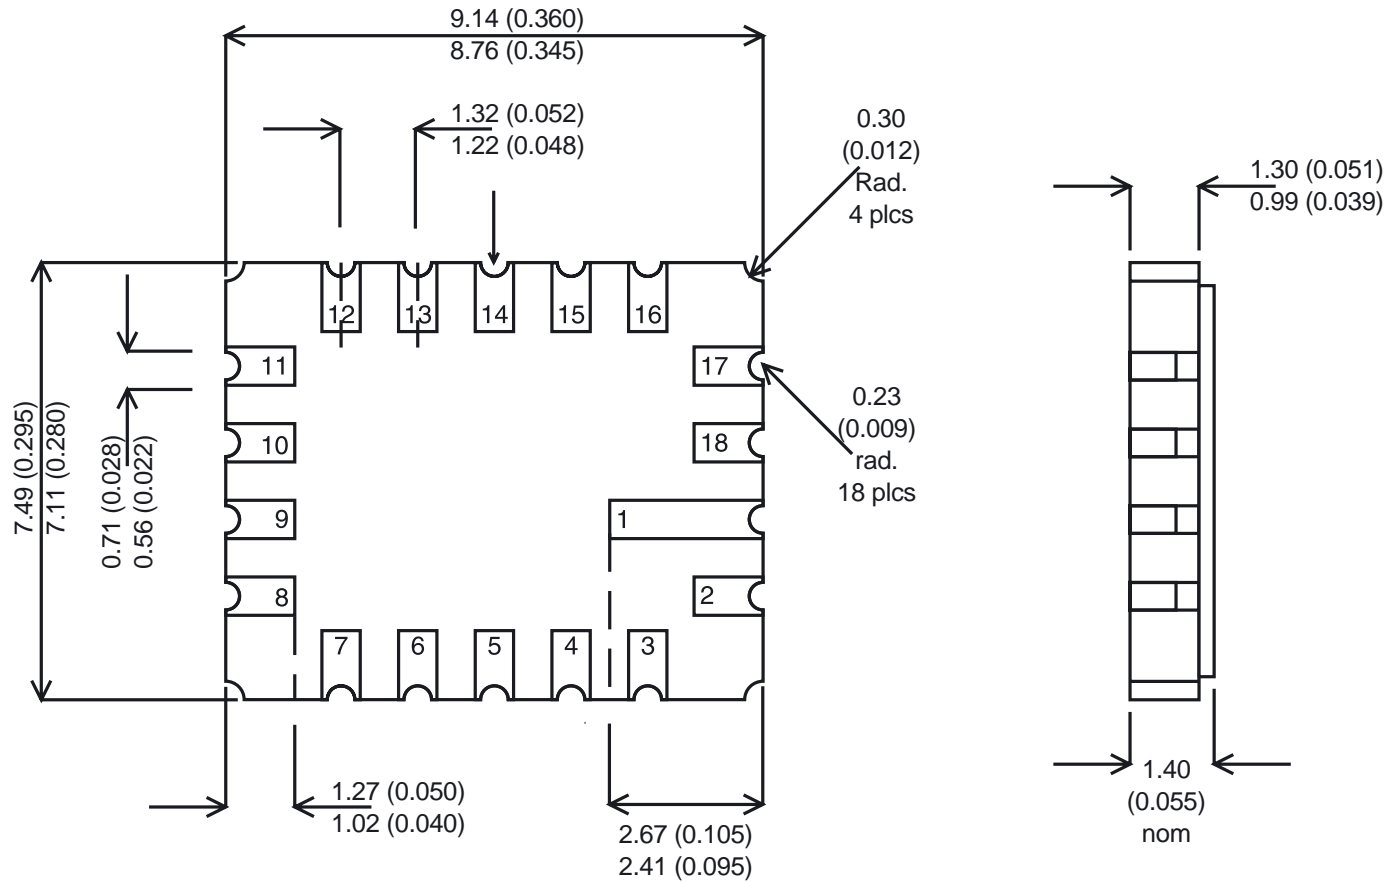

# Semelab Aerospace Package Dimensions

Dimensions in mm (inches)

## 18-Pin LCC MCA

Semelab Plc  
Tel +44 (0) 1455 556565

Aerospace Package Drawings Version 1.0 January 2002  
www.semelab.com