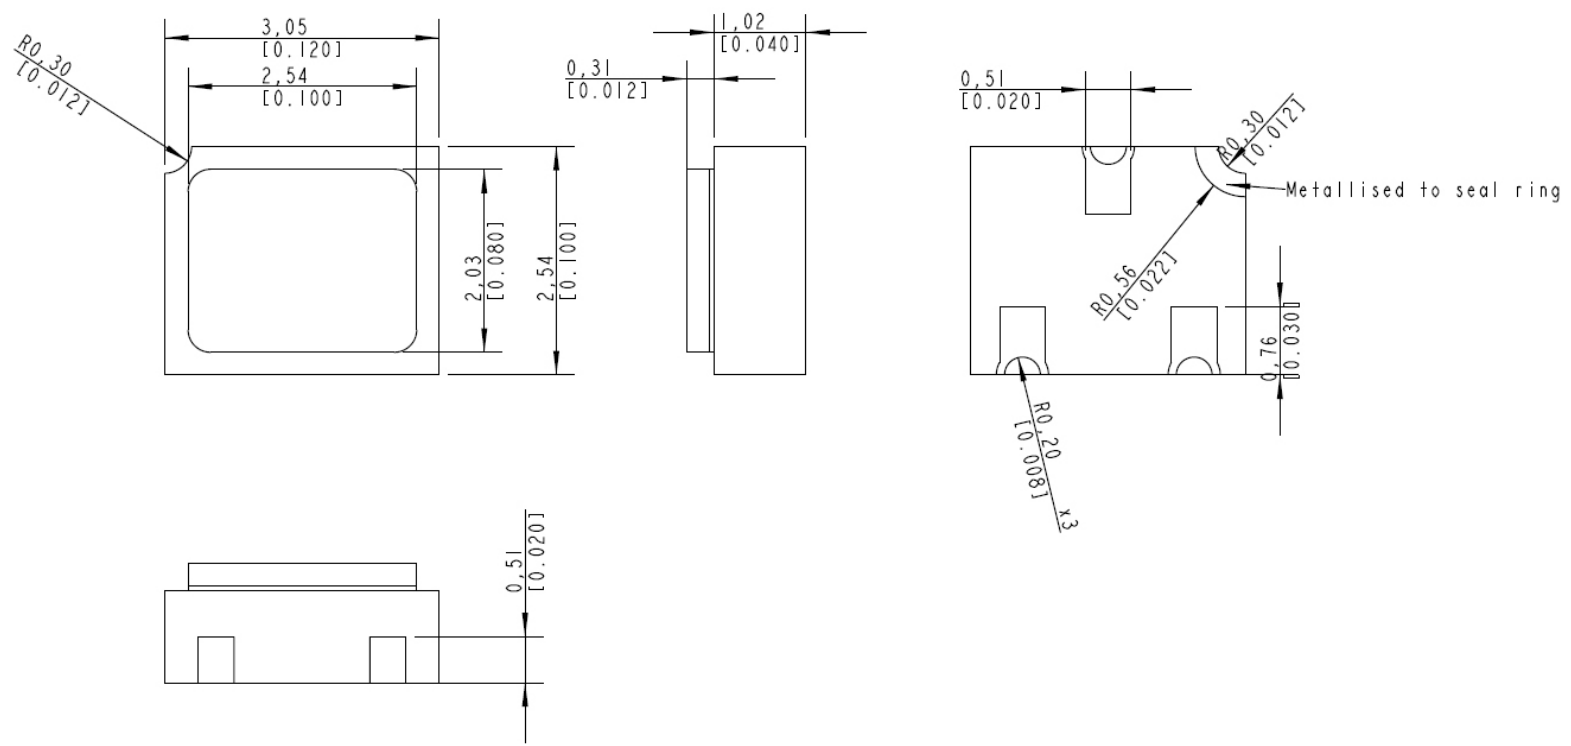

Semelab Aerospace Package Dimensions

Dimensions in mm (inches)

LCC1-4

Semelab Plc
 Tel +44 (0) 1455 556565

Dimensions shown are to JEDEC specifications. Some products may be specified with marginally different dimensions. See individual data sheets for detailed spec.